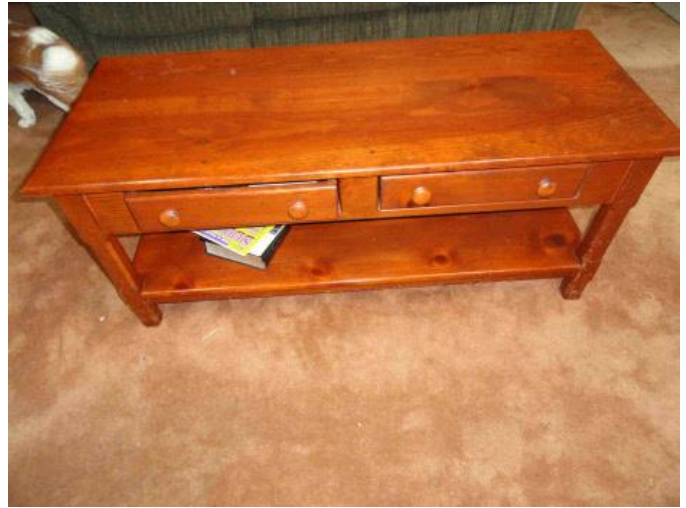

Coffee table