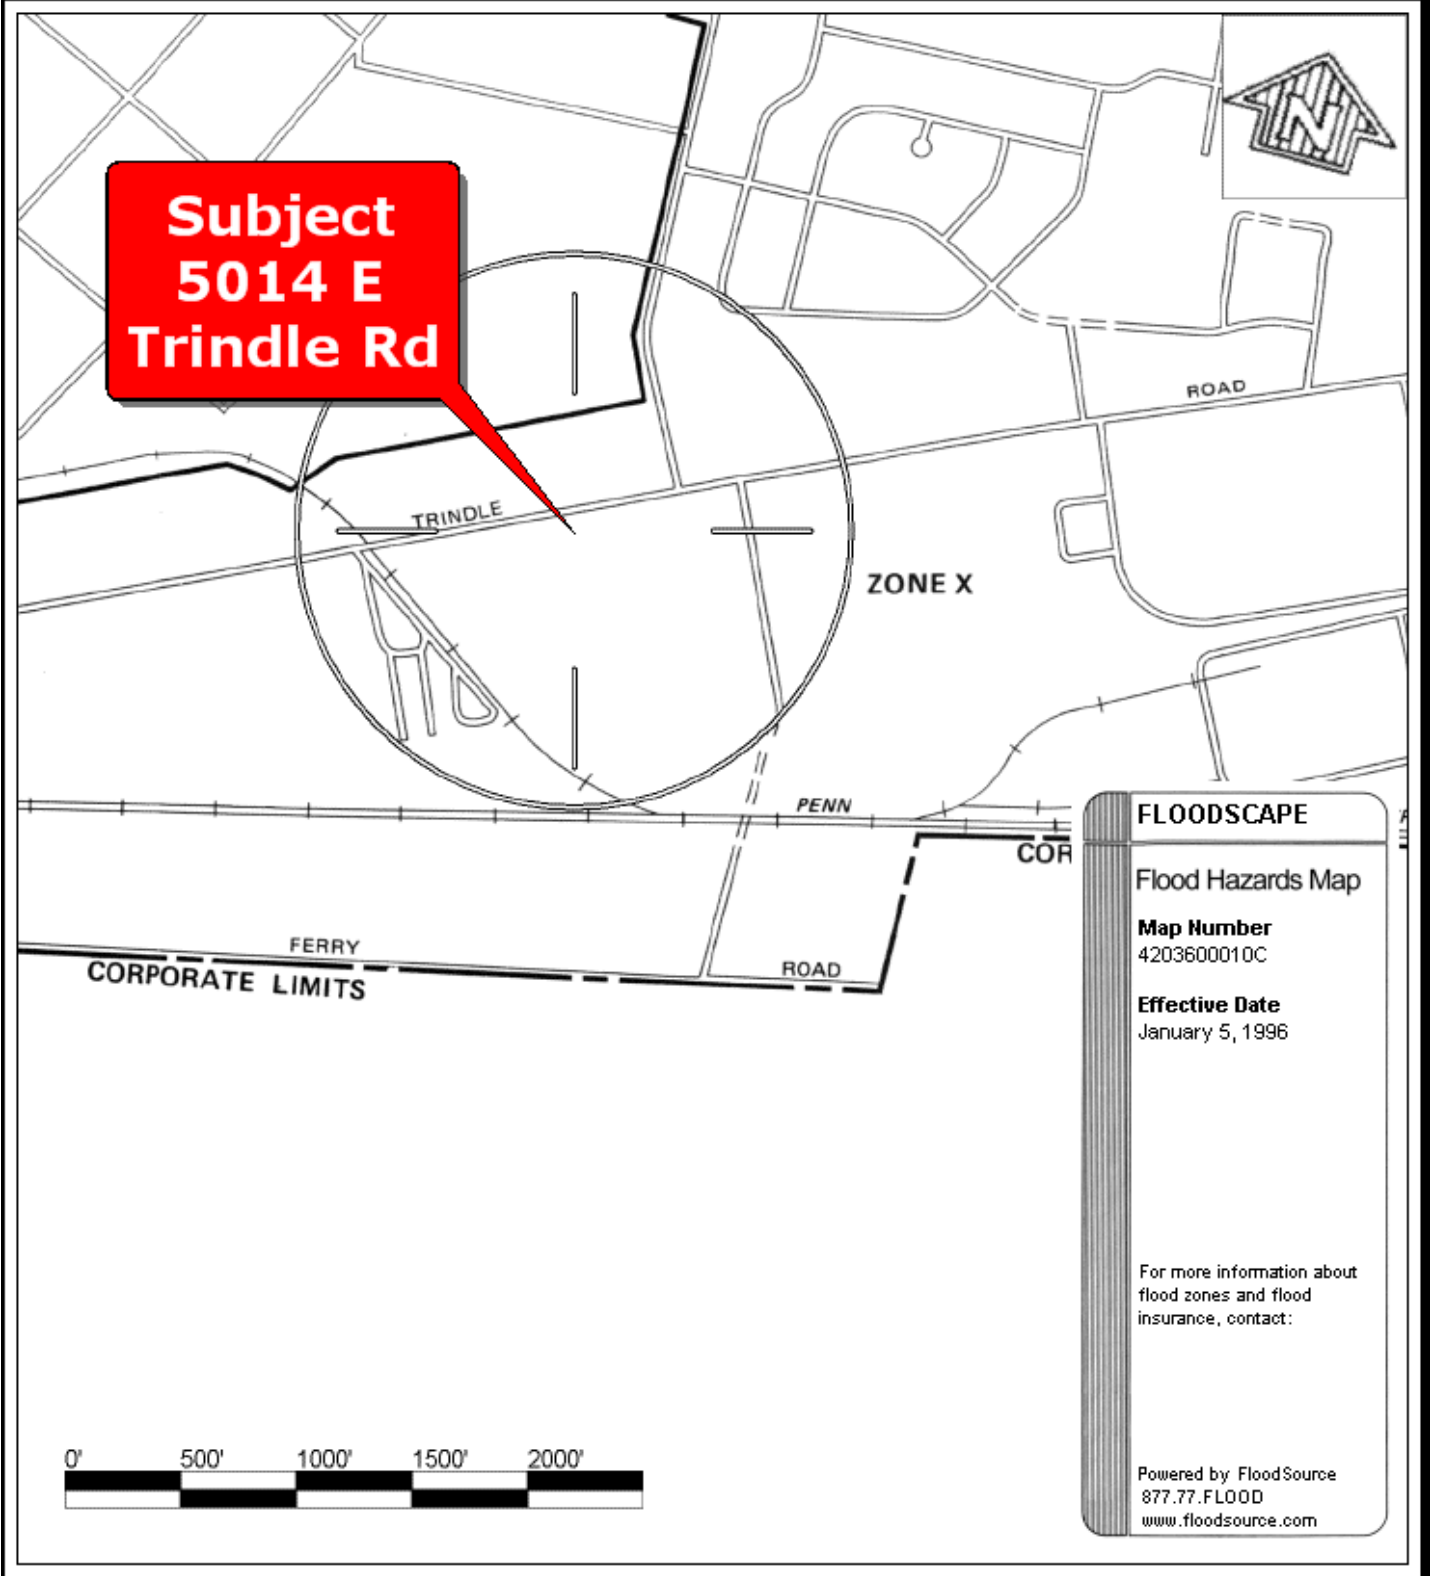

Flood Map

Owner	Estate of Richard G. Seeds						
Property Address	5014 E Trindle Rd						
City	Mechanicsburg	County	Cumberland	State	PA	Zip Code	17050-3621
Lender							

InterFlood
by a la mode
www.interflood.com • 1-800-252-6633

Prepared for:
Robert Ensminger Appraisers
5014 E Trindle Rd
Mechanicsburg, PA 17050-3621

© 1999-2007 SourceProse and/or FloodSource Corporations. All rights reserved. Patents 6,631,326 and 6,678,615. Other patents pending. For Info: info@floodsource.com.